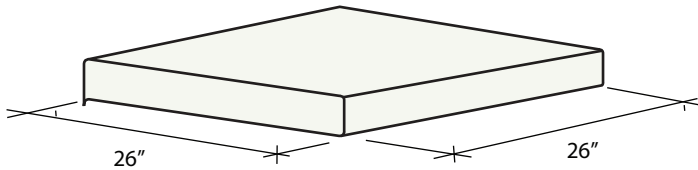

RINCON PILASTER CAP 2-1/4" TH.

SPC-402-14
14" SQ. PILASTER CAP

SPC-402-16
16" SQ. PILASTER CAP

SPC-402-22
22" SQ. PILASTER CAP

SPC-402-18
18" SQ. PILASTER CAP

SPC-402-24
24" SQ. PILASTER CAP

SPC-402-26
26" SQ. PILASTER CAP

SPC-402-28
28" SQ. PILASTER CAP

SEASTONE
PRECAST, INC

AVAILABLE W/ 3" HOLE UPON REQUEST FOR ADDITIONAL CHARGE

TOLERANCE 1/4" +/-