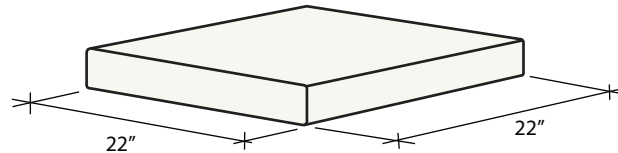

RINCON PILASTER CAP 2-1/4" TH.

SPC-402-14
14" SQ. PILASTER CAP

SPC-402-16
16" SQ. PILASTER CAP

SPC-402-22
22" SQ. PILASTER CAP

SPC-402-18
18" SQ. PILASTER CAP

SPC-402-24
24" SQ. PILASTER CAP

SPC-402-26
26" SQ. PILASTER CAP

SPC-402-28
28" SQ. PILASTER CAP

SEASTONE
PRECAST, INC

AVAILABLE W/ 3" HOLE UPON REQUEST FOR ADDITIONAL CHARGE

TOLERANCE 1/4" +/-