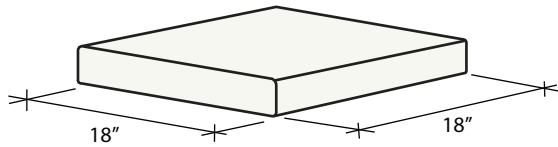

RINCON PILASTER CAP 2-1/4" TH.

SPC-402-14
14" SQ. PILASTER CAP

SPC-402-16
16" SQ. PILASTER CAP

SPC-402-22
22" SQ. PILASTER CAP

SPC-402-18
18" SQ. PILASTER CAP

SPC-402-24
24" SQ. PILASTER CAP

SPC-402-26
26" SQ. PILASTER CAP

SPC-402-28
28" SQ. PILASTER CAP

SEASTONE
PRECAST, INC

AVAILABLE W/ 3" HOLE UPON REQUEST FOR ADDITIONAL CHARGE

TOLERANCE 1/4" +/-