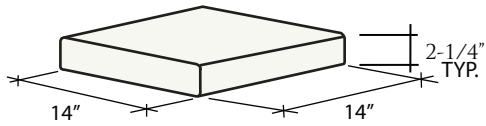

RINCON PILASTER CAP 2-1/4" TH.

SPC-402-14
14" SQ. PILASTER CAP

SPC-402-16
16" SQ. PILASTER CAP

SPC-402-22
22" SQ. PILASTER CAP

SPC-402-18
18" SQ. PILASTER CAP

SPC-402-24
24" SQ. PILASTER CAP

SPC-402-26
26" SQ. PILASTER CAP

SPC-402-28
28" SQ. PILASTER CAP

SEASTONE
PRECAST, INC

AVAILABLE W/ 3" HOLE UPON REQUEST FOR ADDITIONAL CHARGE

TOLERANCE 1/4" +/-