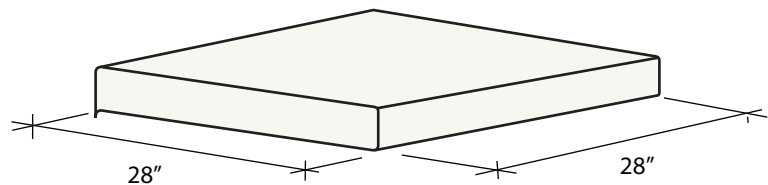

RINCON PILASTER CAP 2-1/4" TH.

SPC-402-14
14" SQ. PILASTER CAP

SPC-402-16
16" SQ. PILASTER CAP

SPC-402-22
22" SQ. PILASTER CAP

SPC-402-18
18" SQ. PILASTER CAP

SPC-402-24
24" SQ. PILASTER CAP

SPC-402-26
26" SQ. PILASTER CAP

SPC-402-28
28" SQ. PILASTER CAP

SEASTONE
PRECAST, INC

AVAILABLE W/ 3" HOLE UPON REQUEST FOR ADDITIONAL CHARGE

TOLERANCE 1/4" +/-