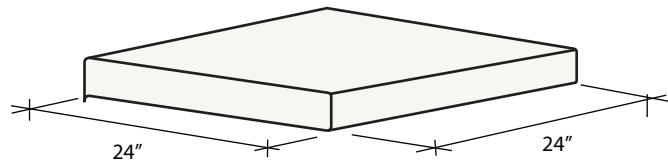

RINCON PILASTER CAP 2-1/4" TH.

SPC-402-14
14" SQ. PILASTER CAP

SPC-402-16
16" SQ. PILASTER CAP

SPC-402-22
22" SQ. PILASTER CAP

SPC-402-18
18" SQ. PILASTER CAP

SPC-402-24
24" SQ. PILASTER CAP

SPC-402-26
26" SQ. PILASTER CAP

SPC-402-28
28" SQ. PILASTER CAP

SEASTONE
PRECAST, INC

AVAILABLE W/ 3" HOLE UPON REQUEST FOR ADDITIONAL CHARGE

TOLERANCE 1/4" +/-