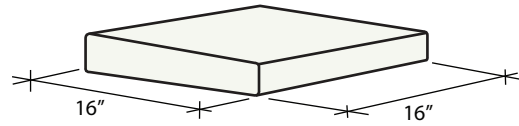

RINCON PILASTER CAP 2-1/4" TH.

SPC-402-14
14" SQ. PILASTER CAP

SPC-402-16
16" SQ. PILASTER CAP

SPC-402-22
22" SQ. PILASTER CAP

SPC-402-18
18" SQ. PILASTER CAP

SPC-402-24
24" SQ. PILASTER CAP

SPC-402-26
26" SQ. PILASTER CAP

SPC-402-28
28" SQ. PILASTER CAP

SEASTONE
PRECAST, INC

AVAILABLE W/ 3" HOLE UPON REQUEST FOR ADDITIONAL CHARGE

TOLERANCE 1/4" +/-