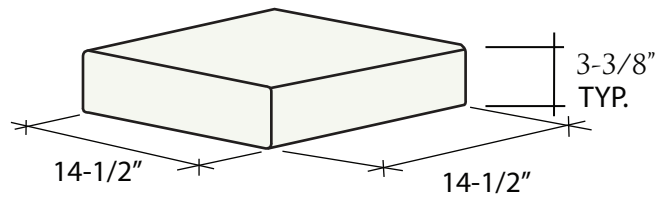

RINCON PILASTER CAP 3-3/8" TH.

SPC-404-14.5
14-1/2" SQ. PILASTER CAP

SPC-404-19
19" SQ. PILASTER CAP

SPC-404-21
21" SQ. PILASTER CAP

SPC-404-23.5
23-1/2" SQ. PILASTER CAP

SPC-404-26.5
26-1/2" SQ. PILASTER CAP

SEASTONE
PRECAST, INC

AVAILABLE W/ 3" HOLE UPON REQUEST FOR ADDITIONAL CHARGE TOLERANCE 1/4" +/-