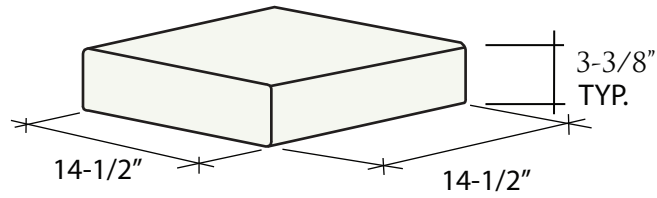

RINCON PILASTER CAP 3-3/8" TH.

SPC-404-14.5
14-1/2" SQ. PILASTER CAP

SPC-404-19
19" SQ. PILASTER CAP

SPC-404-21
21" SQ. PILASTER CAP

SPC-404-23.5
23-1/2" SQ. PILASTER CAP

SPC-404-26.5
26-1/2" SQ. PILASTER CAP

SEASTONE
PRECAST, INC

AVAILABLE W/ 3" HOLE UPON REQUEST FOR ADDITIONAL CHARGE TOLERANCE 1/4" +/-