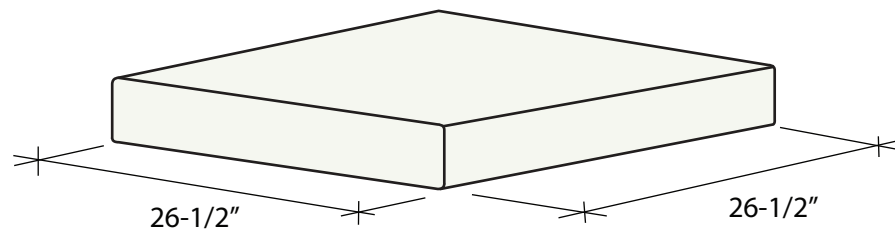

RINCON PILASTER CAP 3-3/8" TH.

SPC-404-14.5
14-1/2" SQ. PILASTER CAP

SPC-404-19
19" SQ. PILASTER CAP

SPC-404-21
21" SQ. PILASTER CAP

SPC-404-23.5
23-1/2" SQ. PILASTER CAP

SPC-404-26.5
26-1/2" SQ. PILASTER CAP

SEASTONE
PRECAST, INC

AVAILABLE W/ 3" HOLE UPON REQUEST FOR ADDITIONAL CHARGE TOLERANCE 1/4" +/-