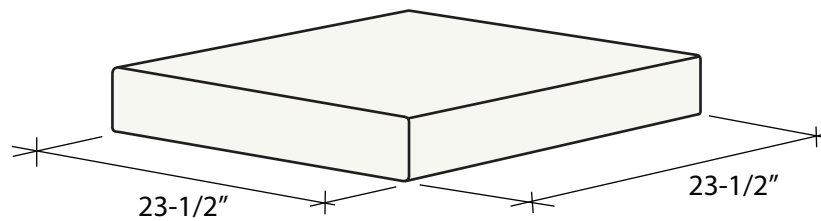

RINCON PILASTER CAP 3-3/8" TH.

SPC-404-14.5
14-1/2" SQ. PILASTER CAP

SPC-404-19
19" SQ. PILASTER CAP

SPC-404-21
21" SQ. PILASTER CAP

SPC-404-23.5
23-1/2" SQ. PILASTER CAP

SPC-404-26.5
26-1/2" SQ. PILASTER CAP

SEASTONE
PRECAST, INC

AVAILABLE W/ 3" HOLE UPON REQUEST FOR ADDITIONAL CHARGE TOLERANCE 1/4" +/-