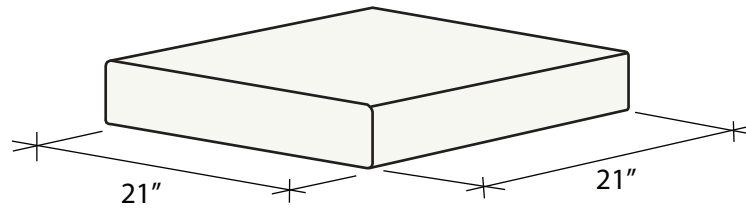

RINCON PILASTER CAP 3-3/8" TH.

SPC-404-14.5
14-1/2" SQ. PILASTER CAP

SPC-404-19
19" SQ. PILASTER CAP

SPC-404-21
21" SQ. PILASTER CAP

SPC-404-23.5
23-1/2" SQ. PILASTER CAP

SPC-404-26.5
26-1/2" SQ. PILASTER CAP

SEASTONE
PRECAST, INC

AVAILABLE W/ 3" HOLE UPON REQUEST FOR ADDITIONAL CHARGE TOLERANCE 1/4" +/-