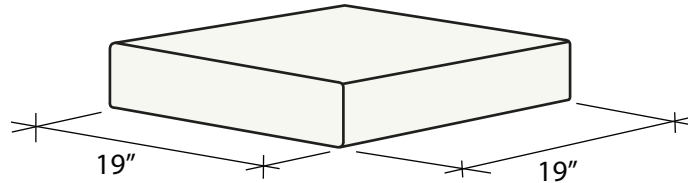

RINCON PILASTER CAP 3-3/8" TH.

SPC-404-14.5
14-1/2" SQ. PILASTER CAP

SPC-404-19
19" SQ. PILASTER CAP

SPC-404-21
21" SQ. PILASTER CAP

SPC-404-23.5
23-1/2" SQ. PILASTER CAP

SPC-404-26.5
26-1/2" SQ. PILASTER CAP

SEASTONE
PRECAST, INC

AVAILABLE W/ 3" HOLE UPON REQUEST FOR ADDITIONAL CHARGE TOLERANCE 1/4" +/-