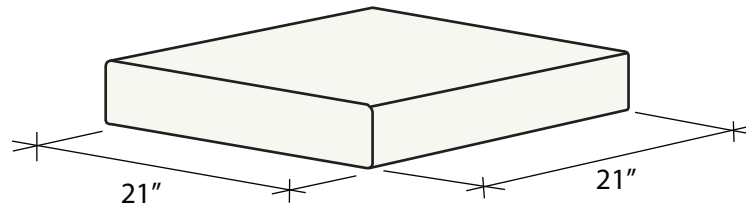

RINCON PILASTER CAP 3-3/8" TH.

SPC-404-14.5
14-1/2" SQ. PILASTER CAP

SPC-404-19
19" SQ. PILASTER CAP

SPC-404-21
21" SQ. PILASTER CAP

SPC-404-23.5
23-1/2" SQ. PILASTER CAP

SPC-404-26.5
26-1/2" SQ. PILASTER CAP

SEASTONE
PRECAST, INC

AVAILABLE W/ 3" HOLE UPON REQUEST FOR ADDITIONAL CHARGE TOLERANCE 1/4" +/-