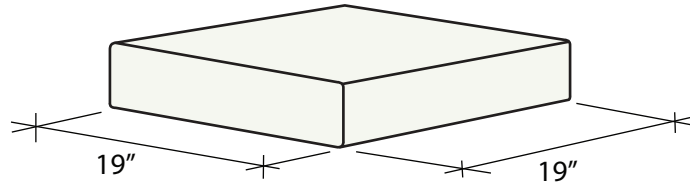

RINCON PILASTER CAP 3-3/8" TH.

SPC-404-14.5
14-1/2" SQ. PILASTER CAP

SPC-404-19
19" SQ. PILASTER CAP

SPC-404-21
21" SQ. PILASTER CAP

SPC-404-23.5
23-1/2" SQ. PILASTER CAP

SPC-404-26.5
26-1/2" SQ. PILASTER CAP

SEASTONE
PRECAST, INC

AVAILABLE W/ 3" HOLE UPON REQUEST FOR ADDITIONAL CHARGE TOLERANCE 1/4" +/-