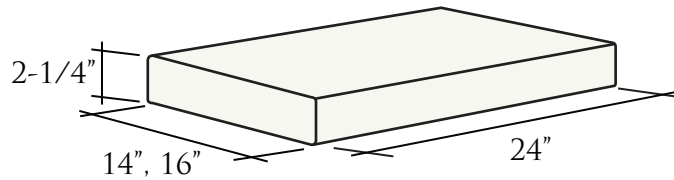

RINCON STAIR TREAD

SST-404
Profile (SIDE VIEW)

SST-404-14S
SST-404-16S

Straight

SWC-404-14EC
SWC-404-16EC

End Cap

SST-404-14C
SST-404-16C

Corner

AVAILABLE IN STRAIGHTS, END CAPS AND CORNERS

SEASTONE
PRECAST, INC

24" LONG

TOLERANCE 1/4" +/-