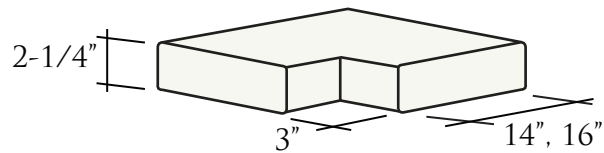

RINCON STAIR TREAD

SST-404
Profile (SIDE VIEW)

SST-404-14S
SST-404-16S

Straight

SWC-404-14EC
SWC-404-16EC

End Cap

SST-404-14C
SST-404-16C

Corner

AVAILABLE IN STRAIGHTS, END CAPS AND CORNERS

SEASTONE
PRECAST, INC

24" LONG

TOLERANCE 1/4" +/-