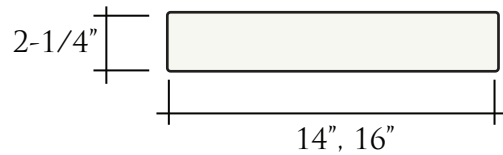

RINCON STAIR TREAD

SST-404
Profile (SIDE VIEW)

SST-404-14S
SST-404-16S

Straight

SWC-404-14EC
SWC-404-16EC

End Cap

SST-404-14C
SST-404-16C

Corner

AVAILABLE IN STRAIGHTS, END CAPS AND CORNERS

SEASTONE
PRECAST, INC

24" LONG

TOLERANCE 1/4" +/-