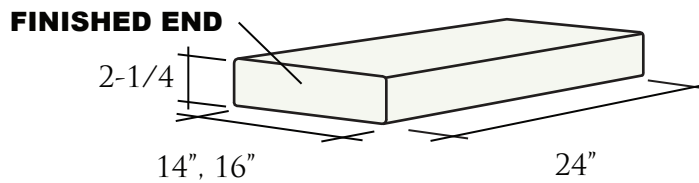

RINCON STAIR TREAD

SST-404
Profile (SIDE VIEW)

SST-404-14S
SST-404-16S

Straight

SWC-404-14EC
SWC-404-16EC

End Cap

SST-404-14C
SST-404-16C

Corner

AVAILABLE IN STRAIGHTS, END CAPS AND CORNERS

SEASTONE
PRECAST, INC

24" LONG

TOLERANCE 1/4" +/-