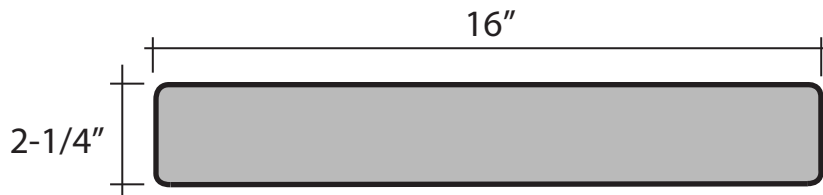

RINCON WALL CAP

SWC-404-9S

SWC-404-11S

SWC-404-14S

SWC-404-16S

AVAILABLE IN STRAIGHTS, END CAPS AND CORNERS

SEASTONE
PRECAST, INC

24" LONG

TOLERANCE 1/4" +/-