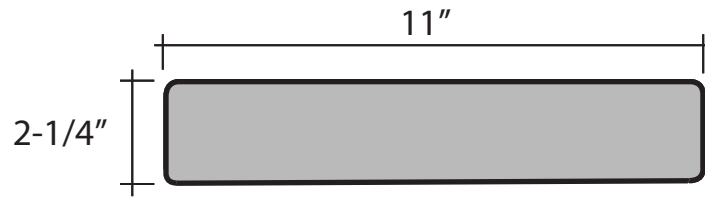

RINCON WALL CAP

SWC-404-9S

SWC-404-11S

SWC-404-14S

SWC-404-16S

AVAILABLE IN STRAIGHTS, END CAPS AND CORNERS

SEASTONE
PRECAST, INC

24" LONG

TOLERANCE 1/4" +/-