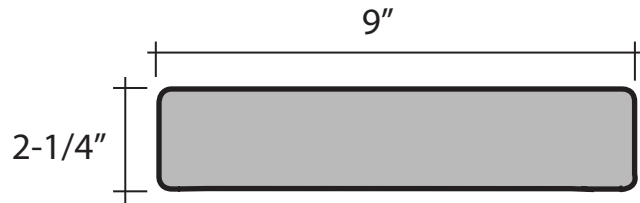

RINCON WALL CAP

SWC-404-9S

SWC-404-11S

SWC-404-14S

SWC-404-16S

AVAILABLE IN STRAIGHTS, END CAPS AND CORNERS

SEASTONE
PRECAST, INC

24" LONG

TOLERANCE 1/4" +/-