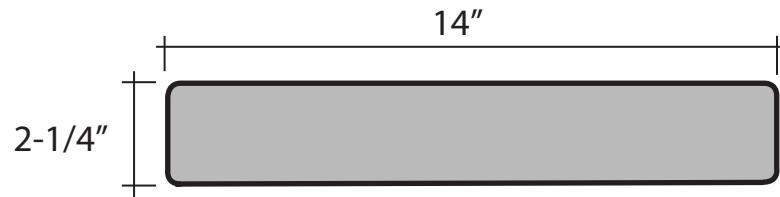

RINCON WALL CAP

SWC-404-9S

SWC-404-11S

SWC-404-14S

SWC-404-16S

AVAILABLE IN STRAIGHTS, END CAPS AND CORNERS

SEASTONE
PRECAST, INC

24" LONG

TOLERANCE 1/4" +/-