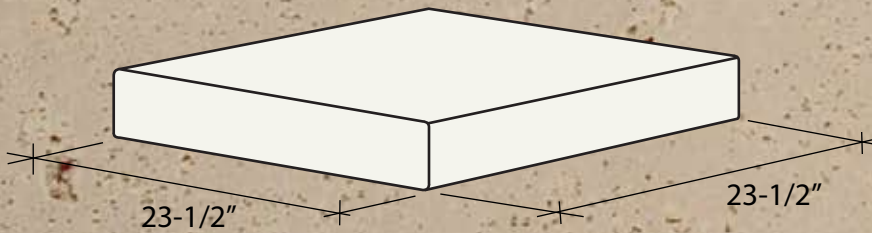

SPC-404-19
19" SQ. PILASTER CAP

SPC-404-21
22" SQ. PILASTER CAP

SPC-404-23.5
24" SQ. PILASTER CAP

SPC-404-26.5
28" SQ. PILASTER CAP

4000 PSI
+/- 1/4" tolerance

RINCON SERIES

WALL CAPS

SWC-404
PROFILE (SIDE VIEW)