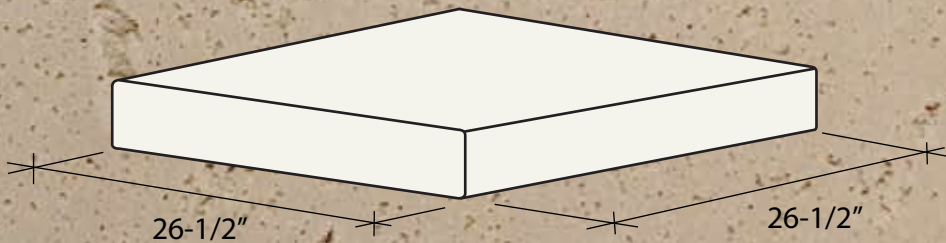

SPC-404-19
19" SQ. PILASTER CAP

SPC-404-21
22" SQ. PILASTER CAP

SPC-404-23.5
24" SQ. PILASTER CAP

SPC-404-26.5
28" SQ. PILASTER CAP

4000 PSI
+/- 1/4" tolerance

RINCON SERIES

WALL CAPS

SWC-404
PROFILE (SIDE VIEW)